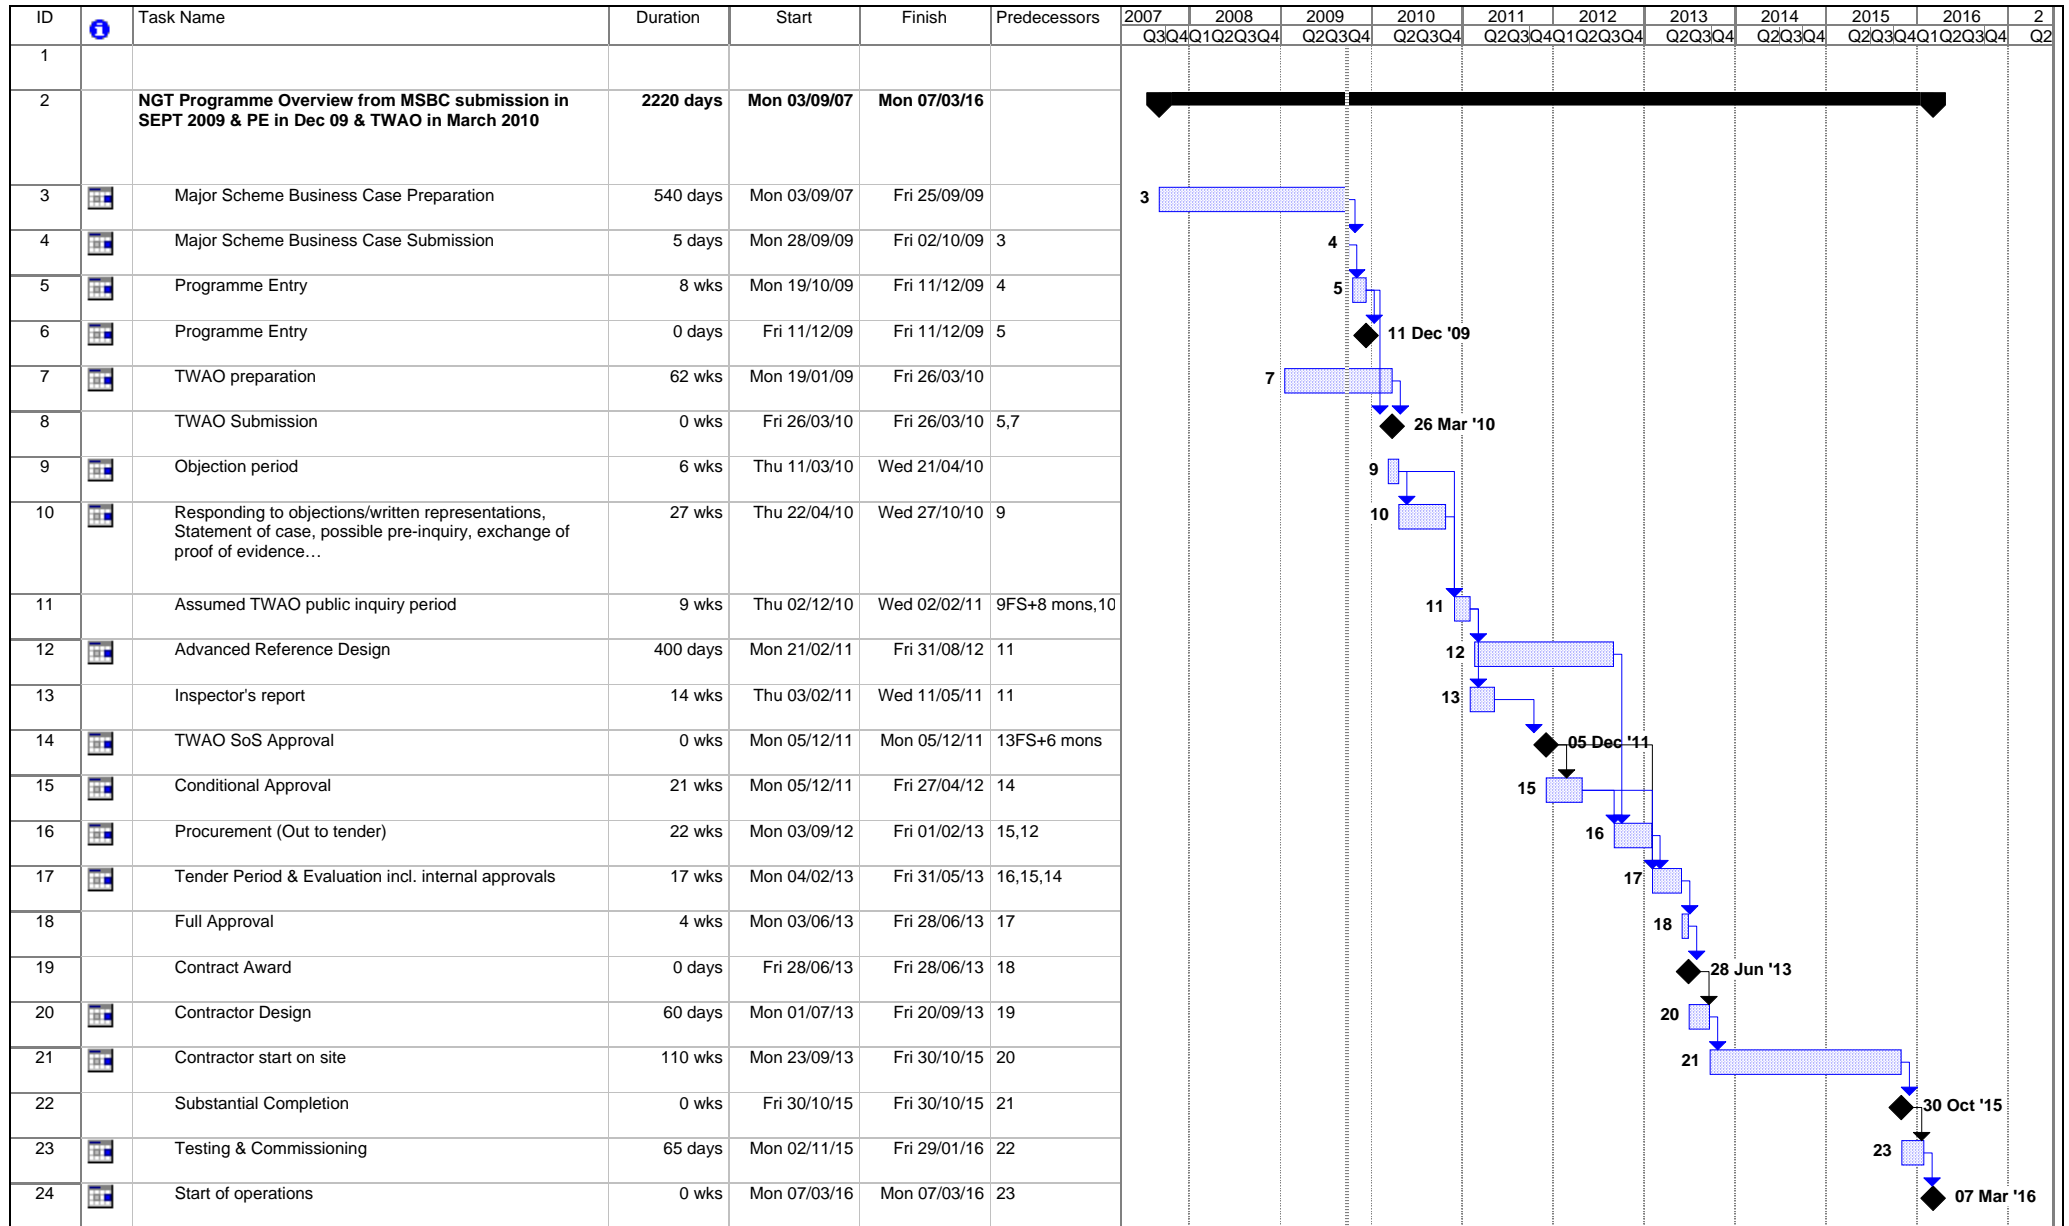

# APPENDIX 48

Task Progress Summary External Tasks Deadline

Split Milestone Project Summary External Milestone